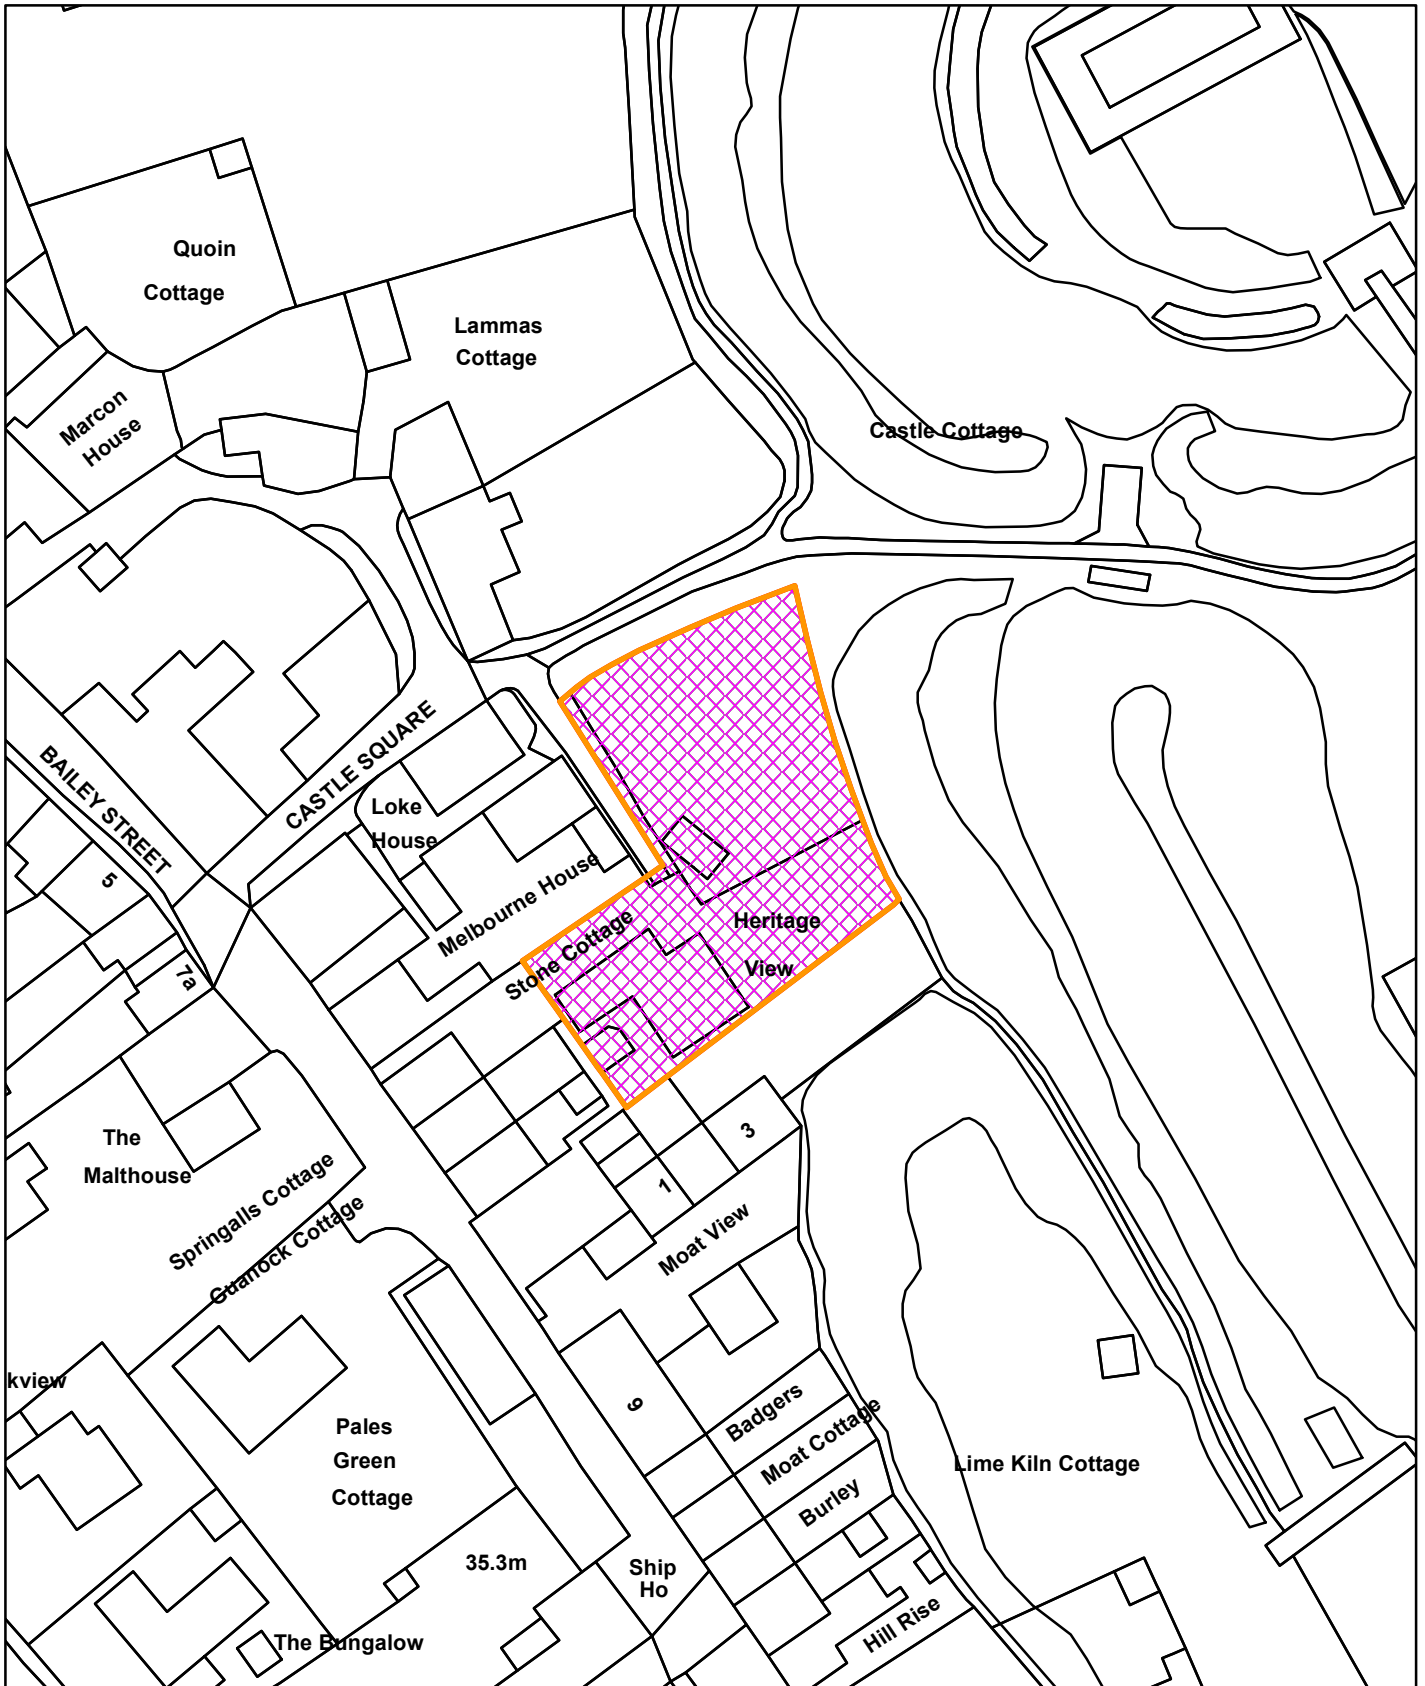

22/01777/F

Heritage View Castle Square Bailey Street Castle Acre PE32 2AJ

© Crown copyright and database rights 2022
Ordnance Survey 100024314

20/12/2022